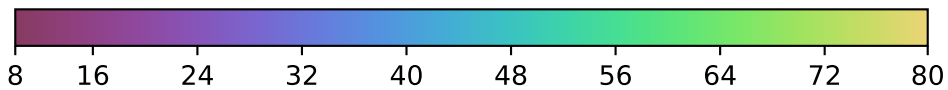

baseline_v2.1_10yrs : Brown Dwarf, L7

Brown Dwarf, L7 (pc)