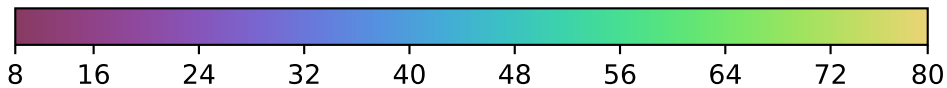

baseline_v3.0_10yrs : Brown Dwarf, L7

Brown Dwarf, L7 (pc)