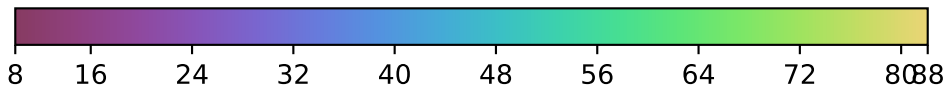

baseline\_v4.0\_10yrs : Brown Dwarf, L7

Brown Dwarf, L7 (pc)