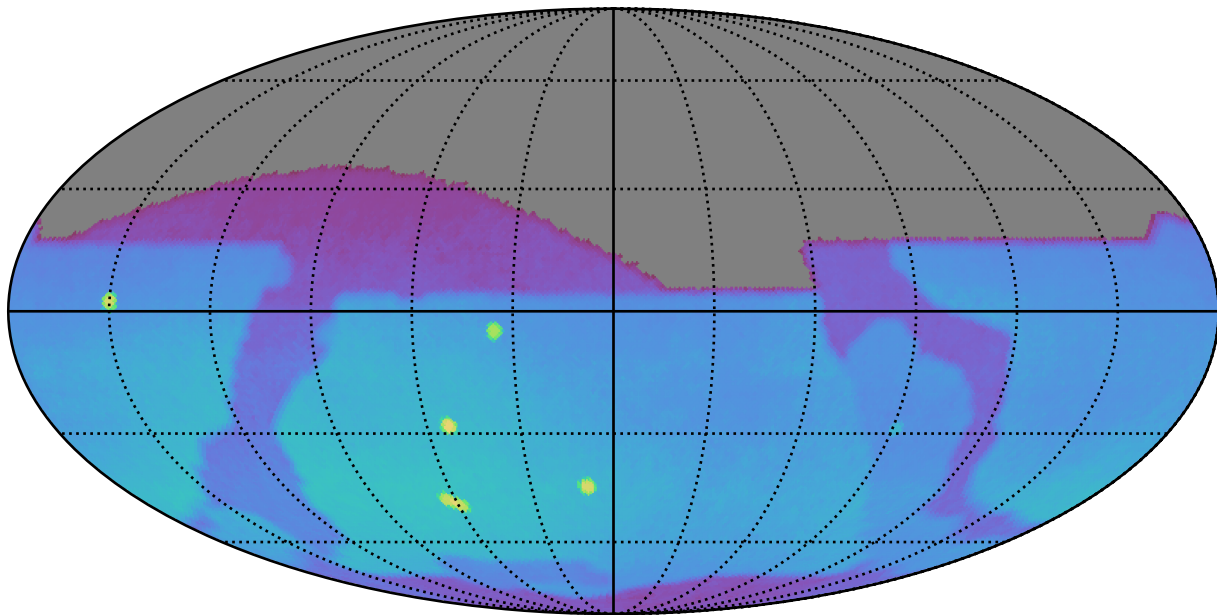

baseline\_v4.0\_10yrs : Brown Dwarf, L7

Brown Dwarf, L7 (pc)