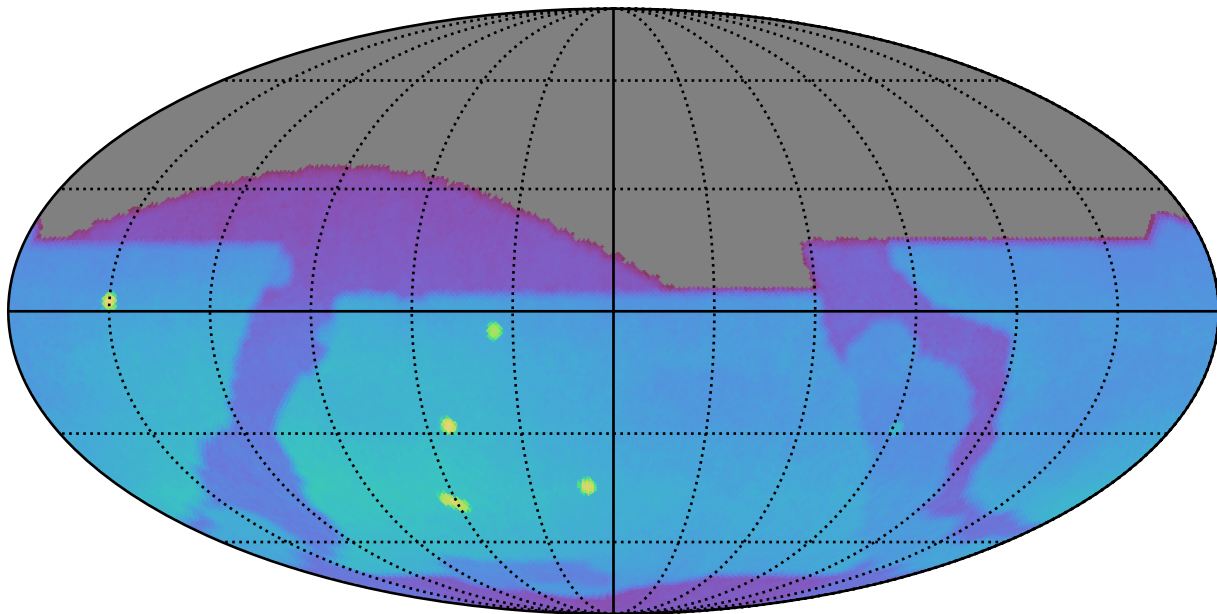

weather_cloudso18v3.5_10yrs : Brown Dwarf, L4

Brown Dwarf, L4 (pc)