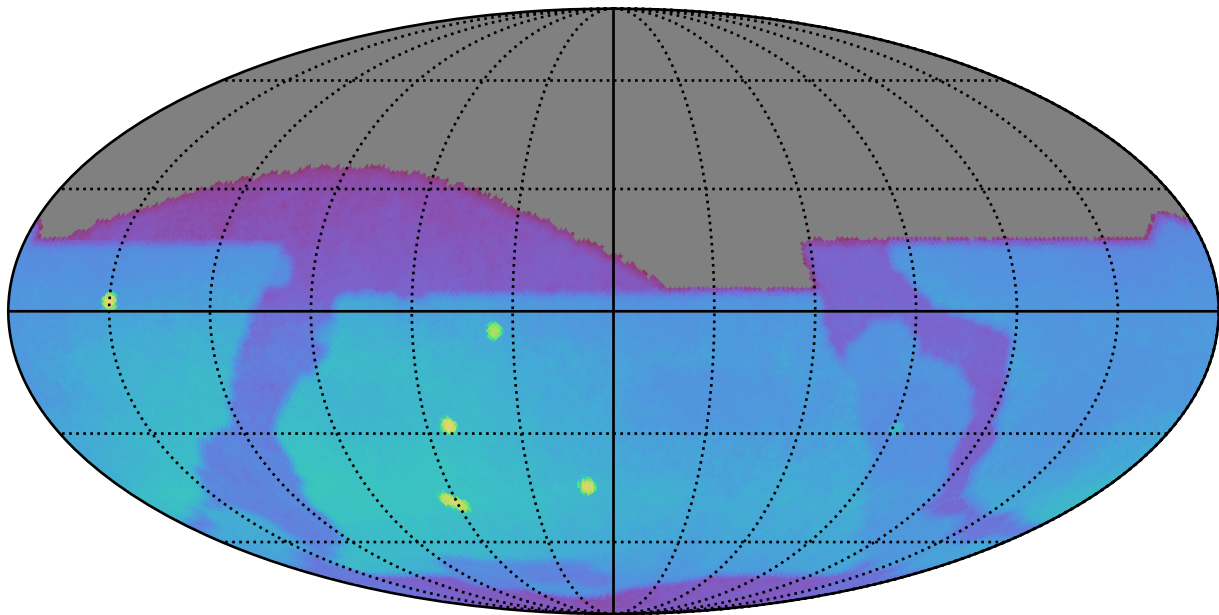

weather_cloudso18v3.5_10yrs : Brown Dwarf, L7

Brown Dwarf, L7 (pc)