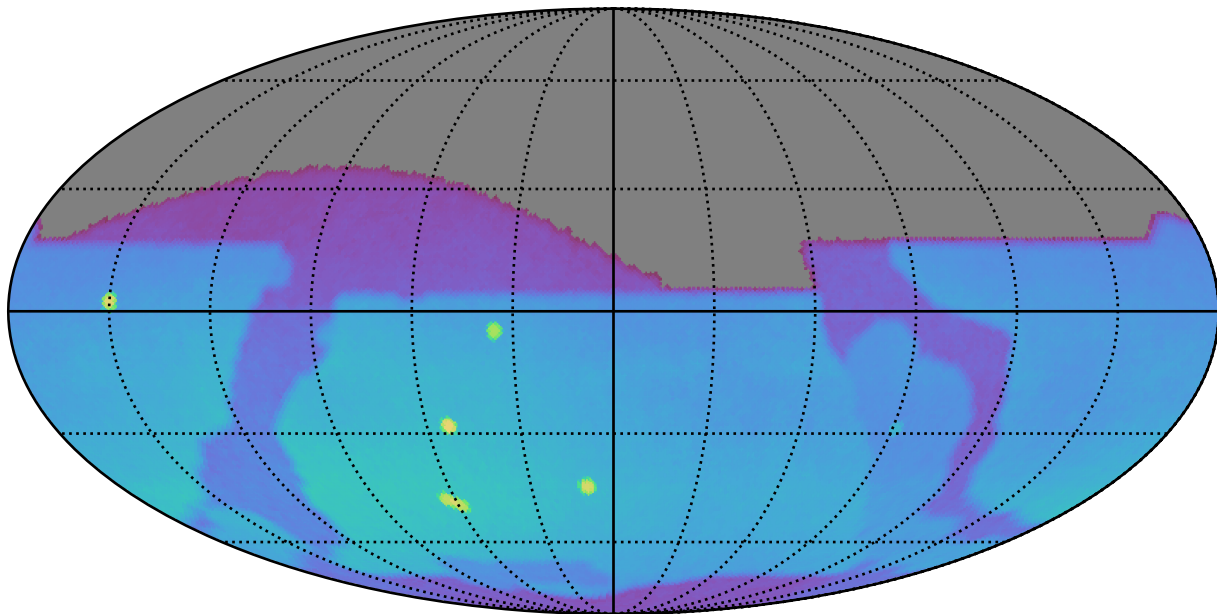

weather_cloudso2v3.5_10yrs : Brown Dwarf, L4

Brown Dwarf, L4 (pc)