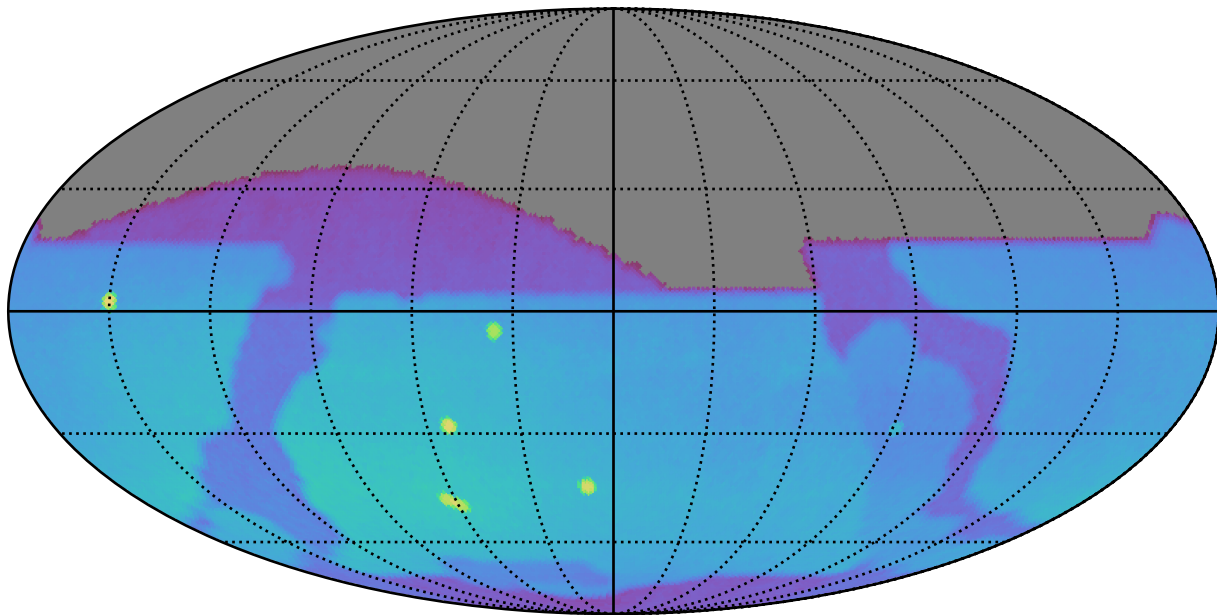

weather_cloudso35v3.5_10yrs : Brown Dwarf, L4

Brown Dwarf, L4 (pc)