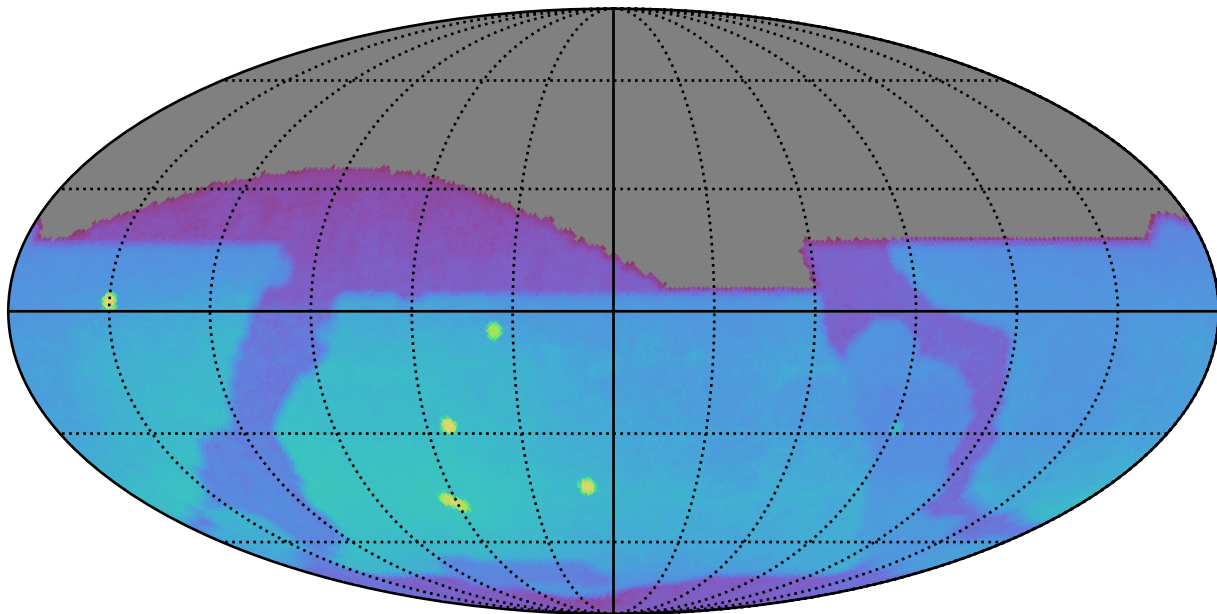

weather_cloudso35v3.5_10yrs : Brown Dwarf, L7

Brown Dwarf, L7 (pc)