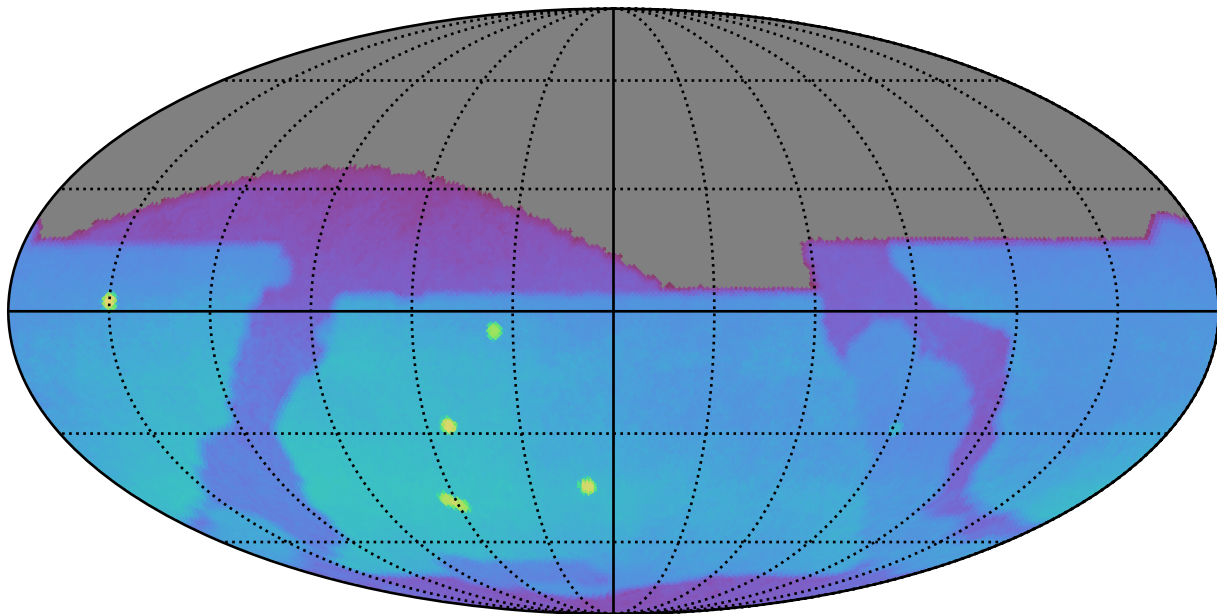

weather_cloudso36v3.5_10yrs : Brown Dwarf, L7

Brown Dwarf, L7 (pc)