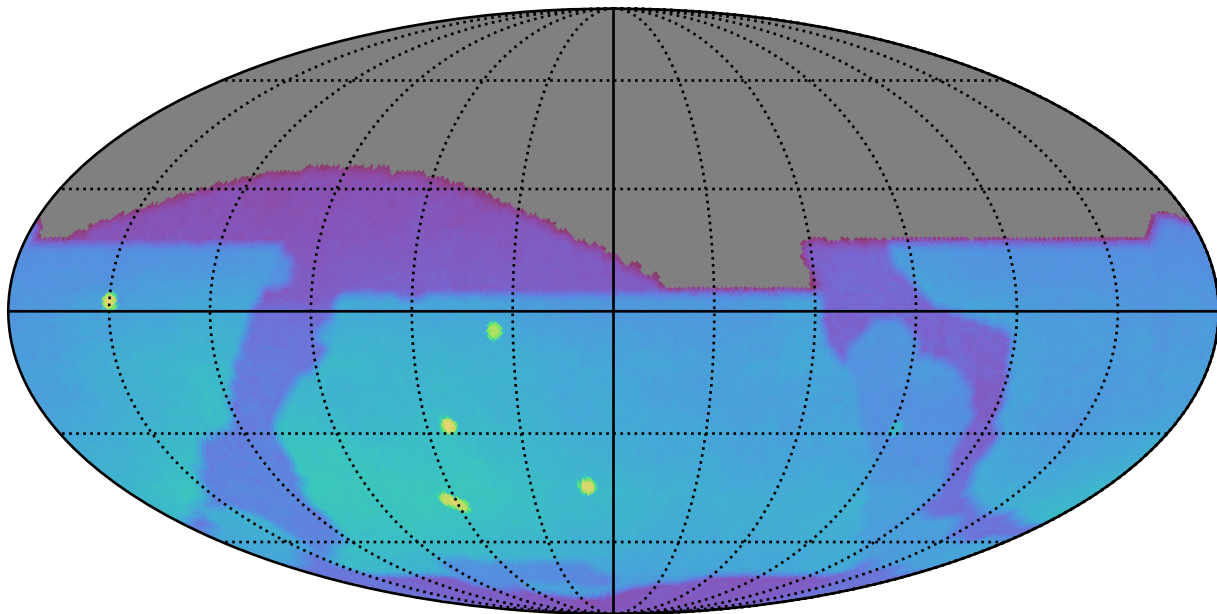

weather\_cloudso6v3.5\_10yrs : Brown Dwarf, L4

Brown Dwarf, L4 (pc)