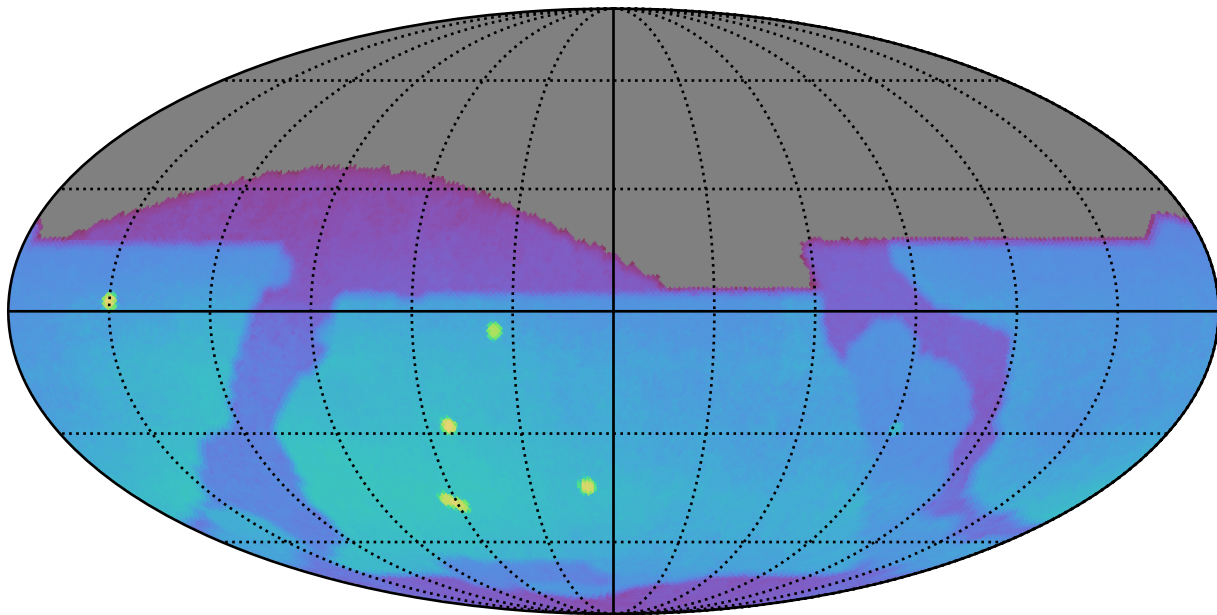

weather_cloudso6v3.5_10yrs : Brown Dwarf, L7

Brown Dwarf, L7 (pc)