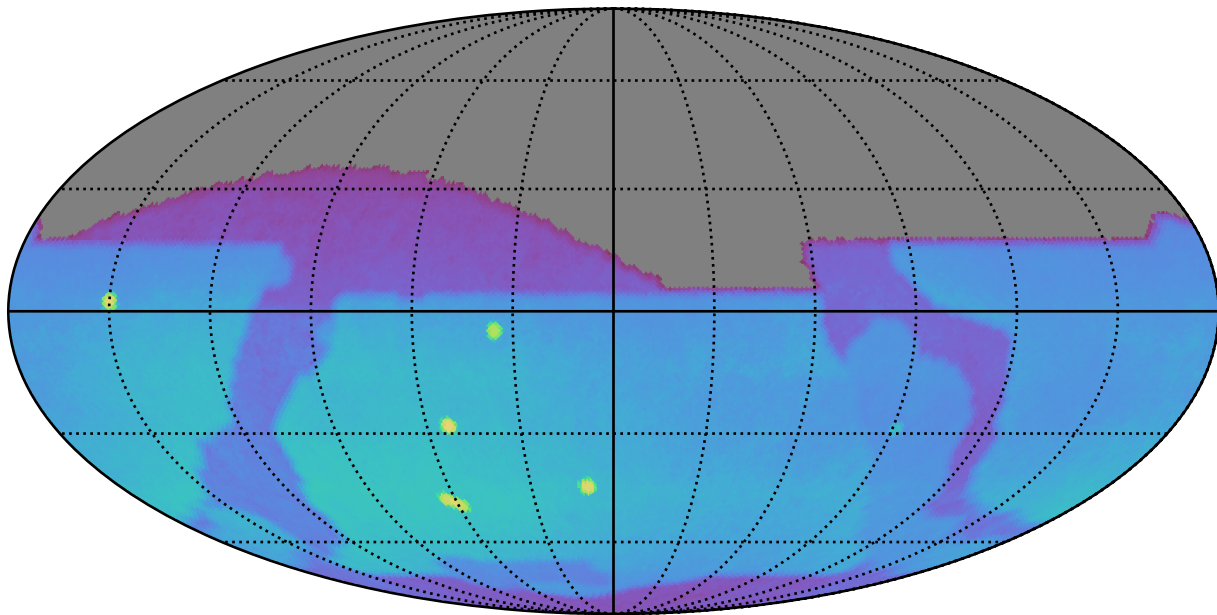

weather\_cloudso8v3.5\_10yrs : Brown Dwarf, L7

Brown Dwarf, L7 (pc)